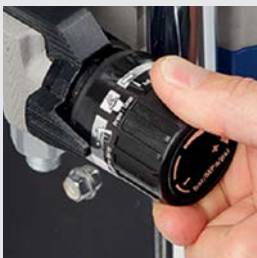

Adjustable Pressure Control

Allows you to spray or roll a wide range of coatings.

PushPrime™

Assures fast priming every time — loosens stuck inlet check valves in case of priming issues.

Pressure Gauge

Professional oil-filled pressure gauge