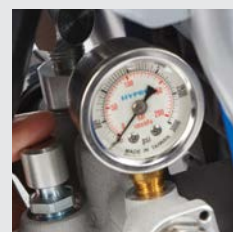

Pressure Gauge

Professional oil-filled pressure gauge