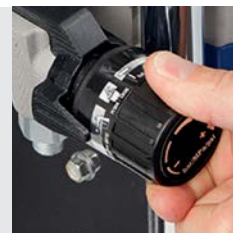

Benefits:

- Uses commonly available 18 or 25 cm roller covers.
- Completes large jobs in half the time of traditional methods
- Reduces overspray
- Eliminates reaching
- Eliminates climbing and continually reaching up and down

Kit includes a lightweight detachable roller frame, 50 cm extension, CleanShot™ Shut-Off™ valve, Inline™ gun, spray tip and guard.

Adjustable Pressure Control

Allows you to spray or roll a wide range of coatings.