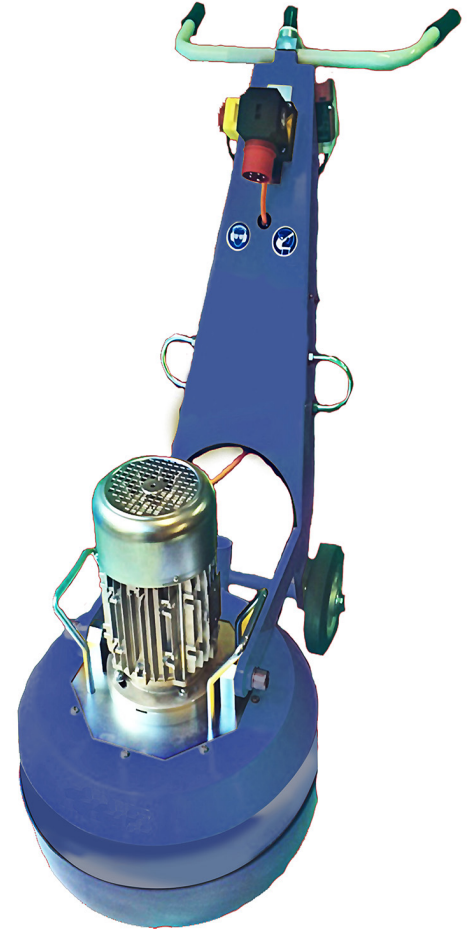

BSM 520

COMPACT GRINDING MACHINE FOR DRY AND WET APPLICATIONS

- 3-disc planetary grinding system with belt drive
- Compact design in high quality steel
- Can be used for dry and wet applications
- Suction nozzle allows connection to an industrial vacuum

Technical Data	BSM 520
Working Width	520mm
Max. Output Power	3 KW
Voltage	400V
Speed	1450 rpm
Dimension (L/W/H)	530/1080/980mm
Weight	135 kg

AEMCO

+966 -11- 21 40 888
marketing@aemco-llc.com
www.aemco-llc.com